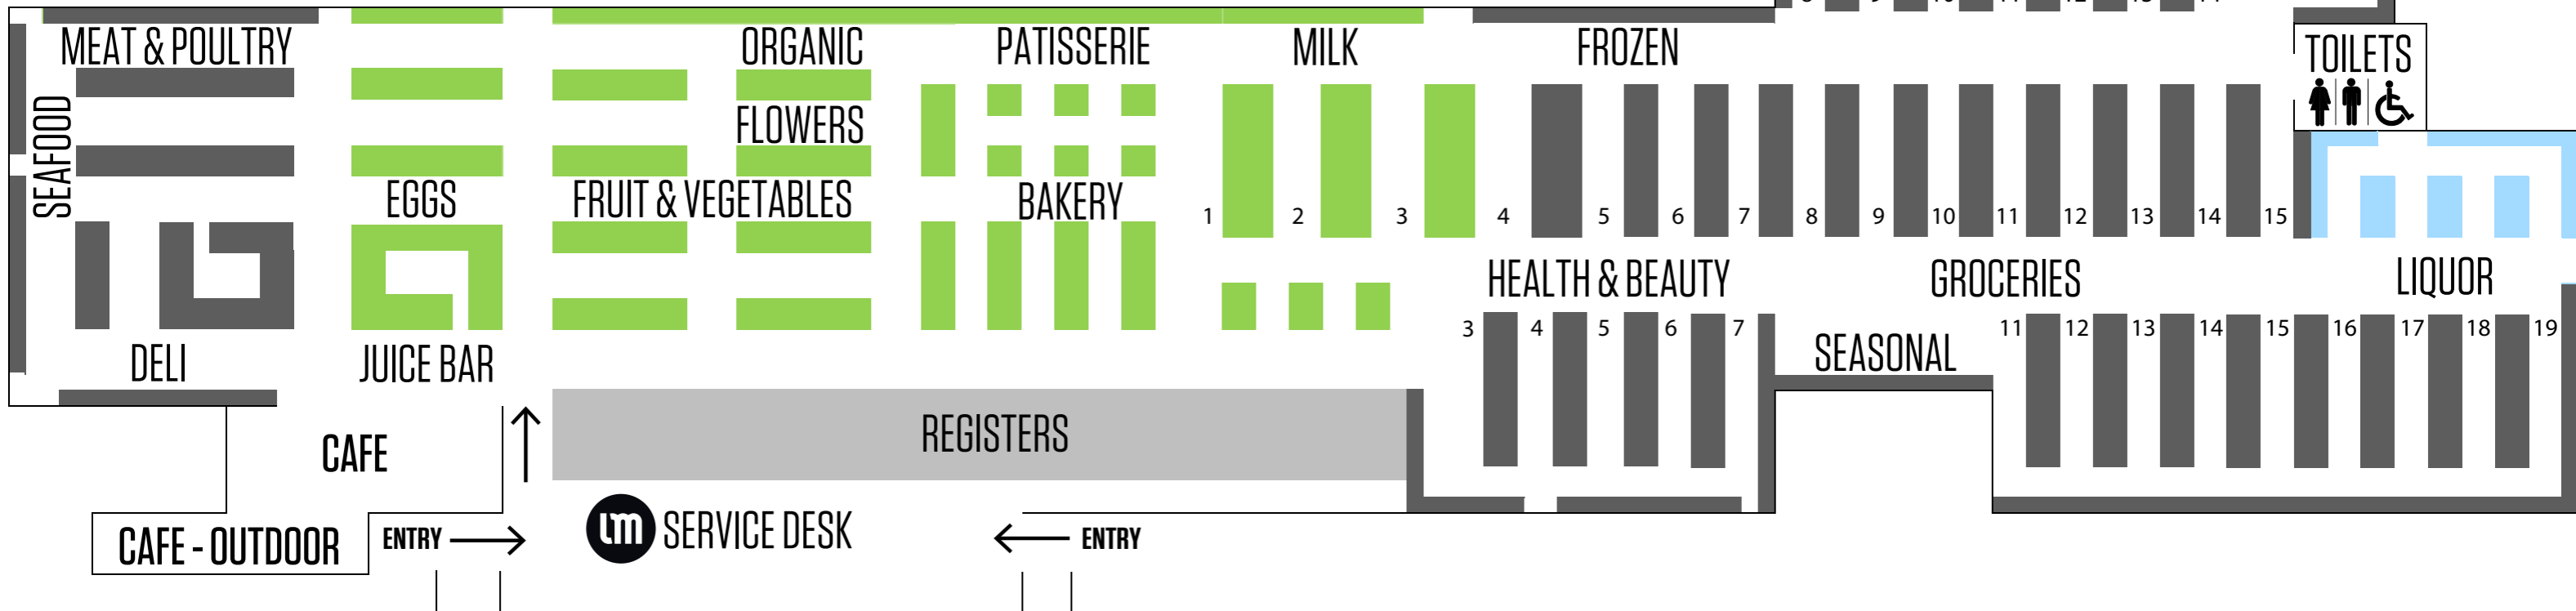

# STORE MAP

**CARPARK** **CARPARK** **CARPARK**

ASIAN FOODS	8	CHUTNEY & RELISH	9	FLY SPRAY	10	INDIAN FOODS	8	OIL & VINEGAR	7	SHOE CARE	5
BABY NEEDS	6	CLEANERS	15	FOIL & WRAP	13	JAMS & SPREADS	14	PAPER PLATES	11	SKIN CARE	5
BAKED BEANS	10	COFFEE	12	FOOD STORAGE	14	JUICE - LONGLIFE	19	PAPER TOWELS	15	SMOKED SALMON	DELI
BANDAIDS	5	COFFEE PODS	12	FROZEN CHICKEN	6	JUICE - FRESH	2	PARTY NEEDS	11	SOFT DRINKS	19
BATTERIES	3	COLD MEATS	DELI	FROZEN CHIPS	6	HOMEWARES	13	PASTA - DRIED	5-6	SOUP - FRESH	1
BISCUITS	16	CONFECTIONERY	15	FROZEN DESSERT	5	LAUNDRY NEEDS	14	PASTA - FRESH	1	SOUP - LONGLIFE	10
BOTTLED WATER	19	CORDIAL	19	FROZEN FRUIT	5	LIGHT GLOBES	3	PASTA - FROZEN	5	STATIONERY	4
BREADCRUMBS	12	CORN CHIPS	18	FROZEN PARTY FOOD	6	MEDICINAL	5	PASTA SAUCE	7	SUGAR	12
BREAKFAST	13-14	CREAM	2	FROZEN VEGETABLES	6	MEDITERRANEAN FOODS	6	PET FOOD	8-10	SUNSCREEN	5
BRUSHES & BROOMS	12	CUSTARD	3	GARBAGE BAGS	13	MEXICAN FOODS	8	POPCORN	18	TABLEWARE	13
BUTTER & MARGARINE	2	DENTAL CARE	4	GLOVES	13	MILK - FRESH	MILK	POTATO CHIPS	17	TEA BAGS	11
CAKE MIXES	15	DEODORANT	3	GLUTEN FREE FOOD	7	MILK - LONGLIFE	13	PRESERVED VEGETABLES	6	TISSUES	15
CANNED FISH	11	DESSERTS	15	GRAVY & STOCK	9	MILK ADDITIVES	11	PROBIOTICS	3	TOILET CLEANERS	15
CANNED FRUIT	15	DETERGENTS	14	HAIR CARE	4	MUESLI	14	READY MEALS	1	TOILET ROLLS	15
CANNED VEGETABLES	11	DIPS	DELI	HEALTH FOOD	7	MUESLI BARS	14	RICE & COUS COUS	10	VEGETARIAN FOODS	2
CARDS & WRAP	3	DISINFECTANTS	15	HERBS & SPICES	12	NAPPIES	6	SALAD DRESSING	9	VITAMINS	5
CHEESE	2	DRIED FRUIT	10	ICE CREAM	4	NOODLES	8	SALT & PEPPER	12	YOGHURT	3
CHEESE - ARTISAN	DELI	FIRE STARTERS	10	ICE CREAM CONES	14	NUTS - COOKING	10	SAUCES	9		
CHOCOLATE	15	FLOUR	12	INCONTINENCE	5	NUTS - EATING	FRUIT	SHAVING NEEDS	3		

**STORE HOURS**

MONDAY - FRIDAY 8AM-7PM

SATURDAY & SUNDAY 8AM-6PM

**CAFE HOURS**

EVERYDAY 7AM-5PM\*

\*KITCHEN CLOSSES AT 3PM DAILY

**FOLLOW US**

 @LAMANNASUPERMARKET

Dotted lines for writing a shopping list.